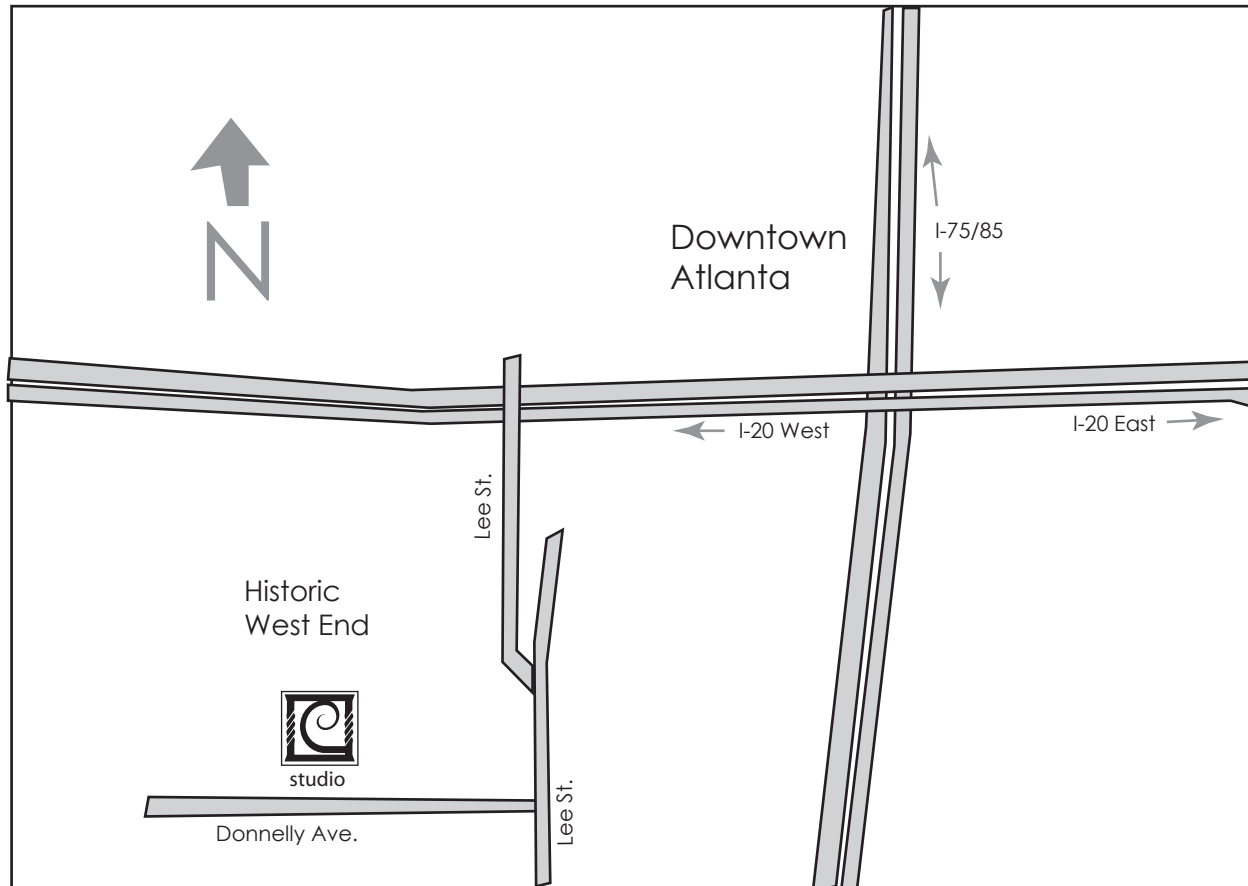

From I-75/85:

- Go West on I-20 approx. one mile to the first exit which is Lee St.
- Turn left on Lee St.
- Go 3/4 of a mile and merge right. This is still Lee St.
- Go 1/4 mile to second traffic light and turn right on Donnelly Avenue.
- Our studio is the third building on the right

979 Donnelly Avenue